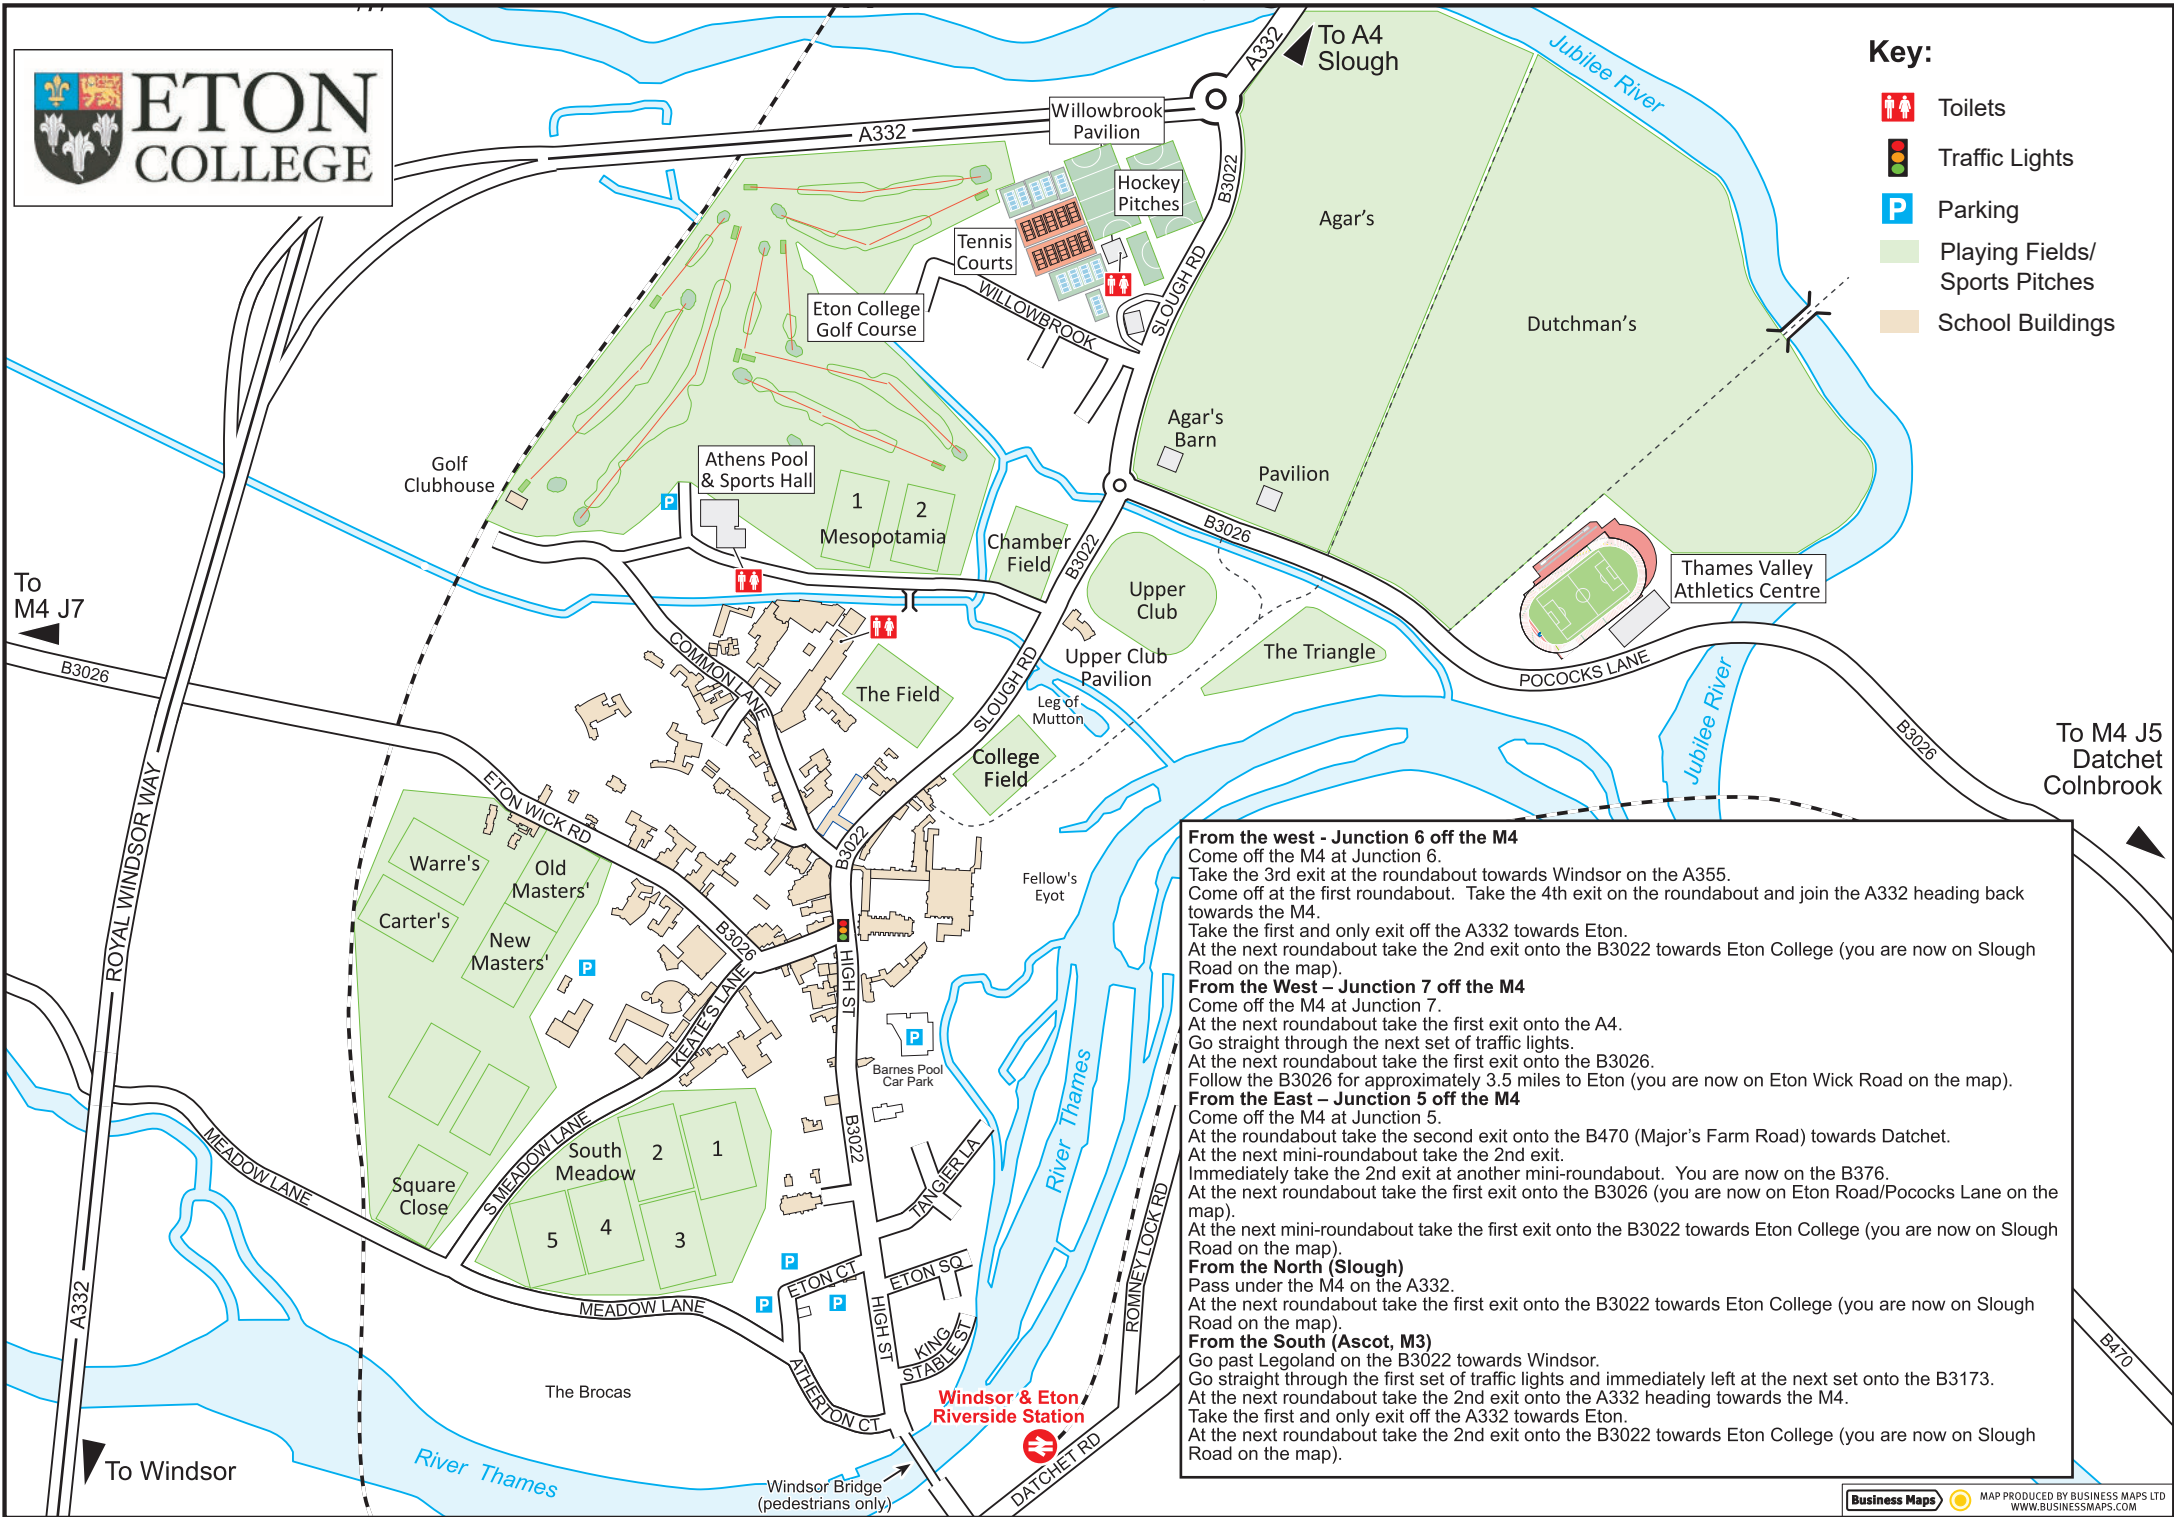

Key:

- Toilets
- Traffic Lights
- Parking
- Playing Fields/
  Sports Pitches
- School Buildings

From the west - Junction 6 off the M4
Come off the M4 at Junction 6.
Take the 3rd exit at the roundabout towards Windsor on the A355.
Come off at the first roundabout. Take the 4th exit on the roundabout and join the A332 heading back towards the M4.
Take the first and only exit off the A332 towards Eton.
At the next roundabout take the 2nd exit onto the B3022 towards Eton College (you are now on Slough Road on the map).

From the West - Junction 7 off the M4
Come off the M4 at Junction 7.
At the next roundabout take the first exit onto the A4.
Go straight through the next set of traffic lights.
At the next roundabout take the first exit onto the B3026.
Follow the B3026 for approximately 3.5 miles to Eton (you are now on Eton Wick Road on the map).

From the East - Junction 5 off the M4
Come off the M4 at Junction 5.
At the roundabout take the second exit onto the B470 (Major's Farm Road) towards Datchet.
At the next mini-roundabout take the 2nd exit.
Immediately take the 2nd exit at another mini-roundabout. You are now on the B376.
At the next roundabout take the first exit onto the B3026 (you are now on Eton Road/Pococks Lane on the map).
At the next mini-roundabout take the first exit onto the B3022 towards Eton College (you are now on Slough Road on the map).

From the North (Slough)
Pass under the M4 on the A332.
At the next roundabout take the first exit onto the B3022 towards Eton College (you are now on Slough Road on the map).

From the South (Ascot, M3)
Go past Legoland on the B3022 towards Windsor.
Go straight through the first set of traffic lights and immediately left at the next set onto the B3173.
At the next roundabout take the 2nd exit onto the A332 heading towards the M4.
Take the first and only exit off the A332 towards Eton.
At the next roundabout take the 2nd exit onto the B3022 towards Eton College (you are now on Slough Road on the map).