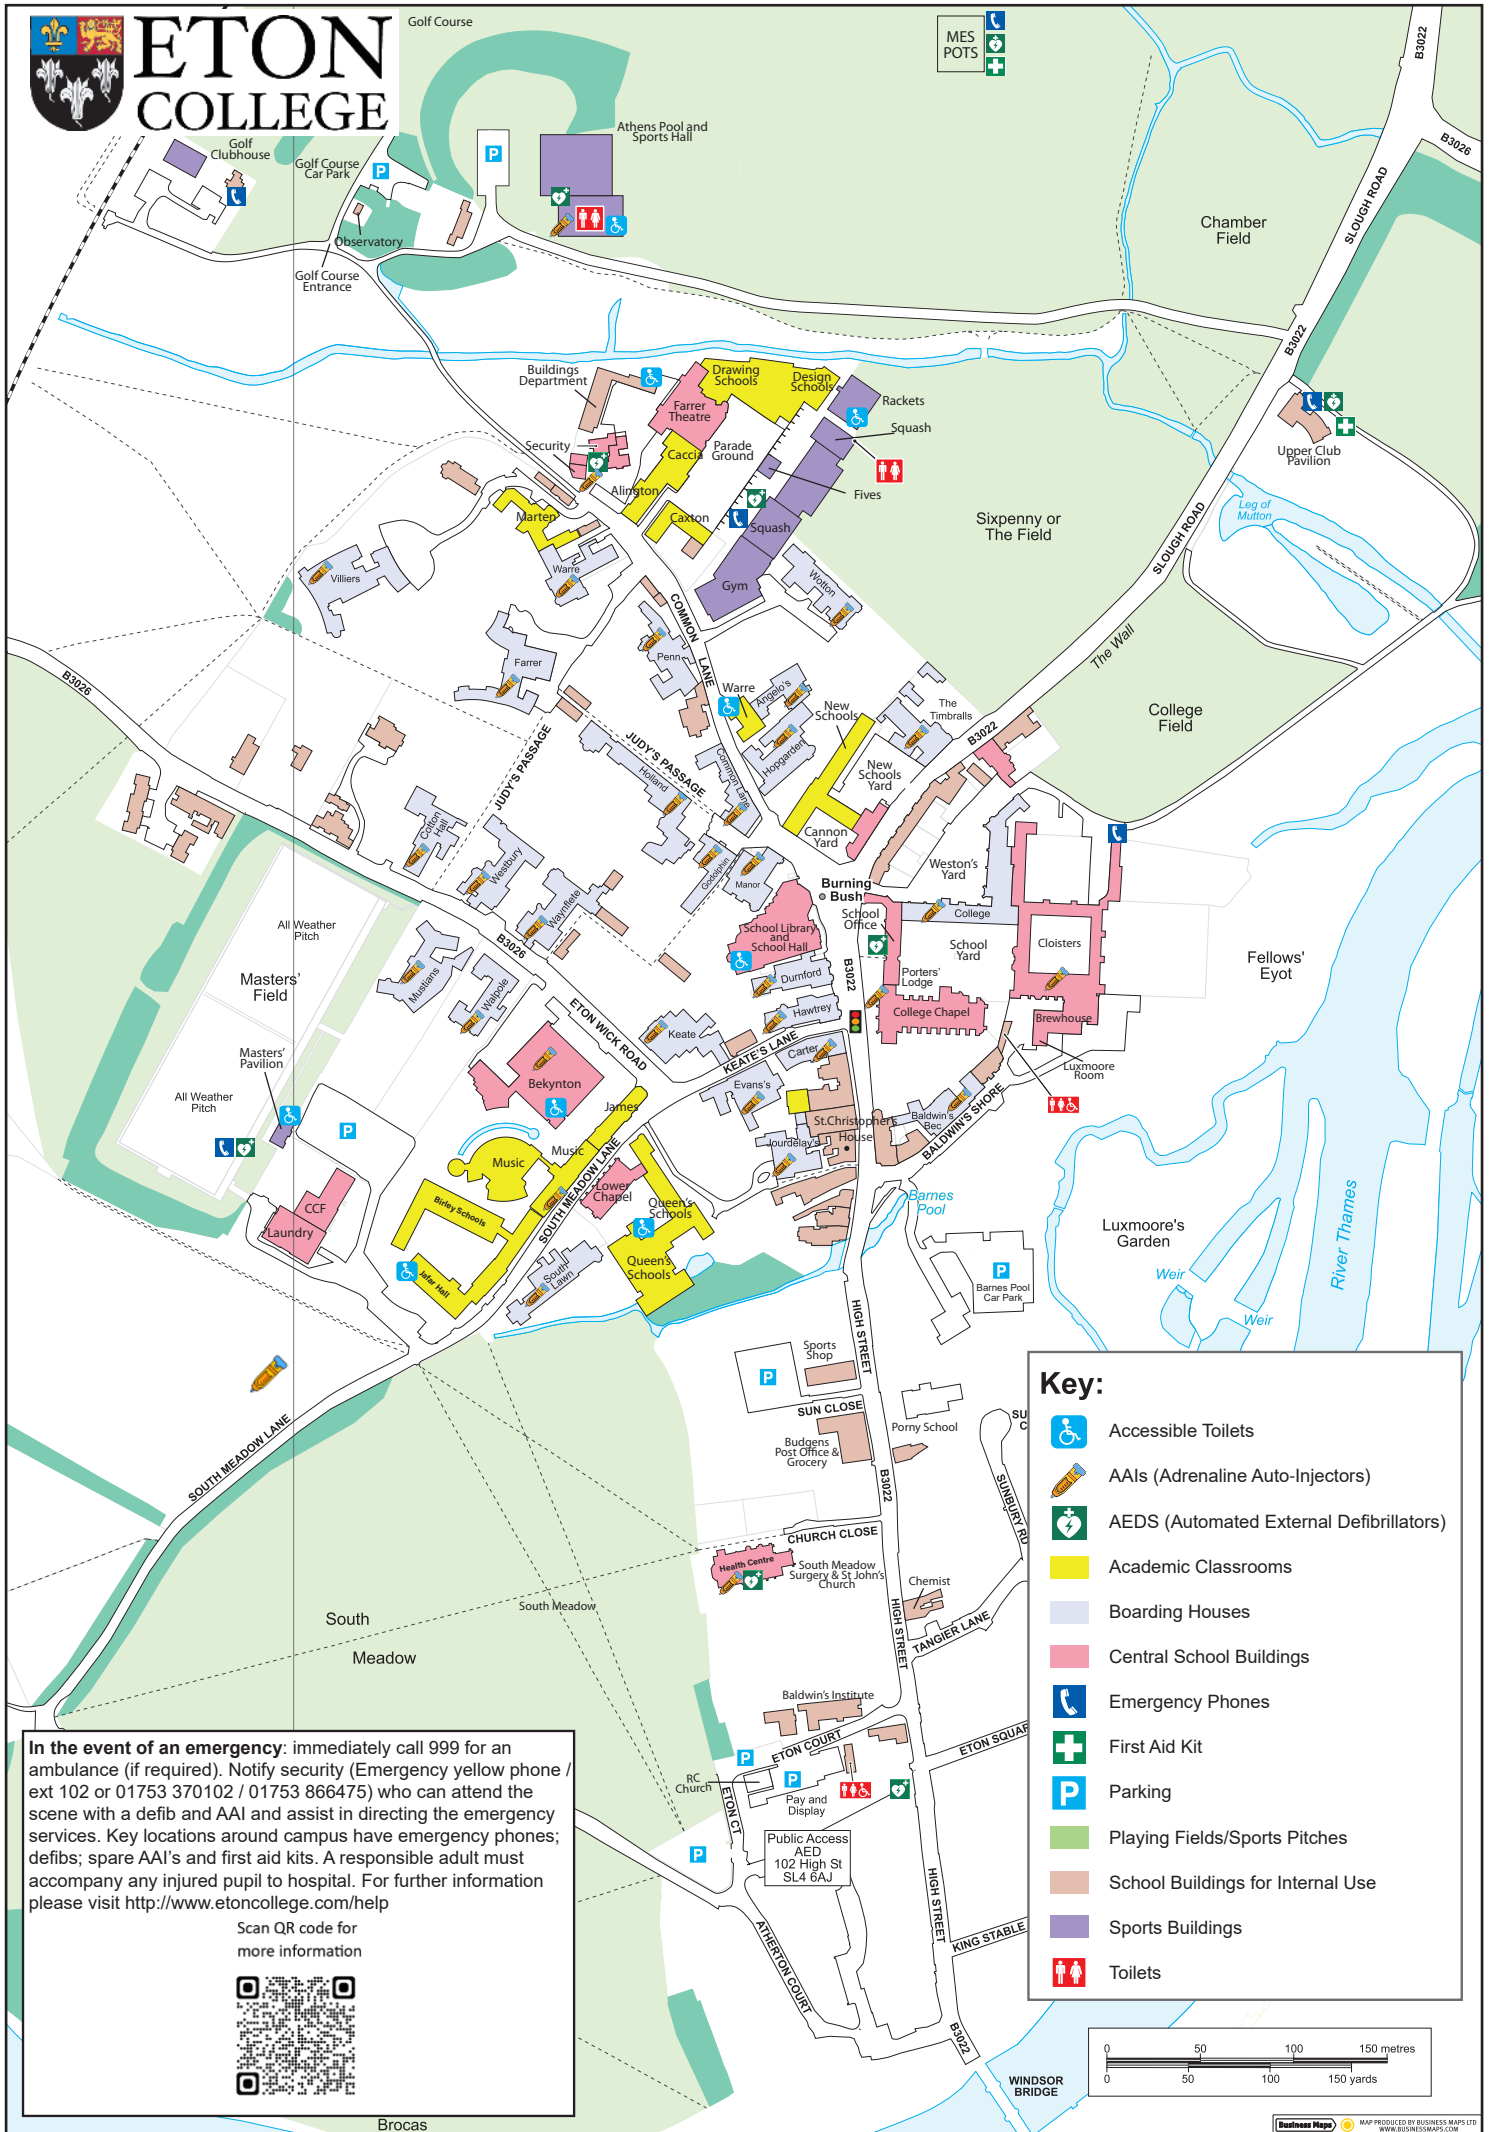

Eton College Central Area

ETON COLLEGE

Key:

- Accessible Toilets
- AAIs (Adrenaline Auto-Injectors)
- AEDS (Automated External Defibrillators)
- Academic Classrooms
- Boarding Houses
- Central School Buildings
- Emergency Phones
- First Aid Kit
- Parking
- Playing Fields/Sports Pitches
- School Buildings for Internal Use
- Sports Buildings
- Toilets

In the event of an emergency: immediately call 999 for an ambulance (if required). Notify security (Emergency yellow phone / ext 102 or 01753 370102 / 01753 866475) who can attend the scene with a defib and AAI and assist in directing the emergency services. Key locations around campus have emergency phones; defibs; spare AAIs and first aid kits. A responsible adult must accompany any injured pupil to hospital. For further information please visit <http://www.etoncollege.com/help>

Scan QR code for more information